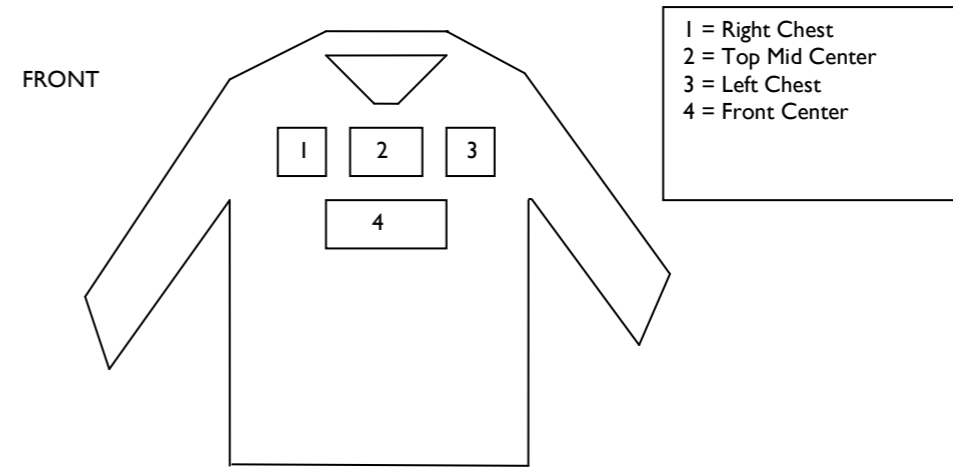

Logo Placement

1 = Right Chest
2 = Top Mid Center
3 = Left Chest
4 = Front Center