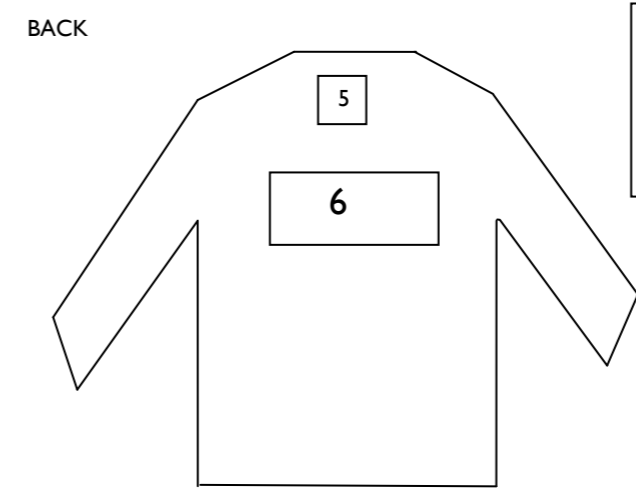

5 = Top Center Back
6 = Back

Logo Choice #1

Logo Number = _____

Logo Choice #2 + ($3)

Logo Number = _____

Placement = _____ Add Custom Text + ($3)